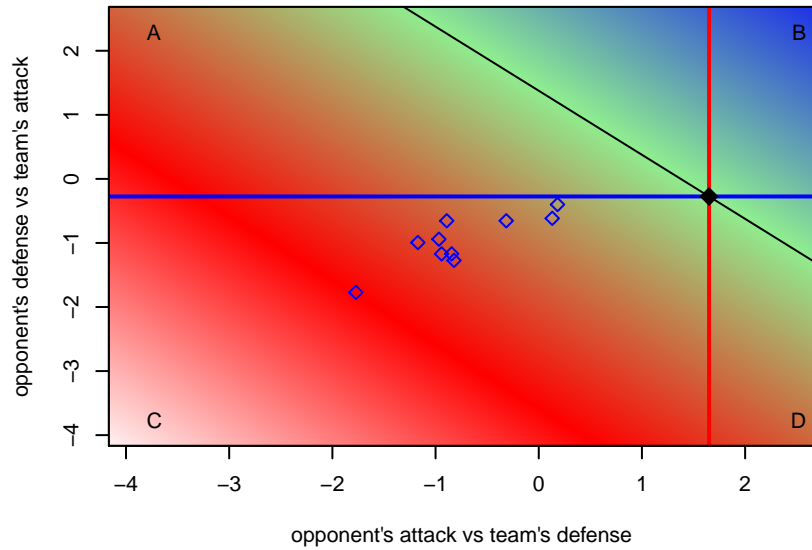

Venues played:
2014 Win RCL G02 Div 4
2014 WYS Presidents Cup G02 Division 2

**attack and defense variance (black dot)
relative to other teams
and top 10 in region**

**attack and defense rating
relative to others at age
and all opponents in last 13 months**

**attack and defense rating
relative to others at age
and all opponents in last 13 months**

Performance relative to 13 month average

Performance relative to 13 month average

Distribution of opponents
 Red = Lose zone, Blue = Win zone, Green = Even
 Black line separates win/lose zones

lot. A=Neither has attack advantage, B=Opponent has both attack and defense advantage, C=Opponent has both attack and defense disadvantage, D=Both have

date	home		away		venue	pred.home	pred.away
2015-04-25	Kent United Green G02	0	Seattle United Nova G02	0	2014 WYS Presidents Cup G02 Division 2	0.22	0.88
2015-04-19	Crossfire Yakima G02	1	Seattle United Nova G02	4	2014 WYS Presidents Cup G02 Division 2	0.07	2.94
2015-04-18	Seattle United Nova G02	0	CYSA Timber Barons Green G02	0	2014 WYS Presidents Cup G02 Division 2	0.94	0.18
2015-03-28	WA Rush Nero G02	0	Seattle United Nova G02	1	2014 WYS Presidents Cup G02 Division 2	0.11	1.87
2015-03-14	RV Slammers White G02	0	Seattle United Nova G02	2	2014 Win RCL G02 Div 4	0.07	2.92
2015-03-08	Seattle United Nova G02	5	Crossfire Premier Towns G02	0	2014 Win RCL G02 Div 4	2.65	0.07
2015-03-07	Seattle United Nova G02	2	Eastside FC Blue G02	0	2014 Win RCL G02 Div 4	2.30	0.07
2015-03-01	FC Alliance B G02	0	Seattle United Nova G02	2	2014 Win RCL G02 Div 4	0.06	1.81
2015-02-28	SSC Shadow B G02	0	Seattle United Nova G02	4	2014 Win RCL G02 Div 4	0.03	4.32
2015-01-25	Seattle United Nova G02	2	Eastside FC Grey G02	0	2014 Win RCL G02 Div 4	1.41	0.06
2015-01-24	Seattle United Nova G02	3	Crossfire Yakima G02	0	2014 Win RCL G02 Div 4	2.94	0.07