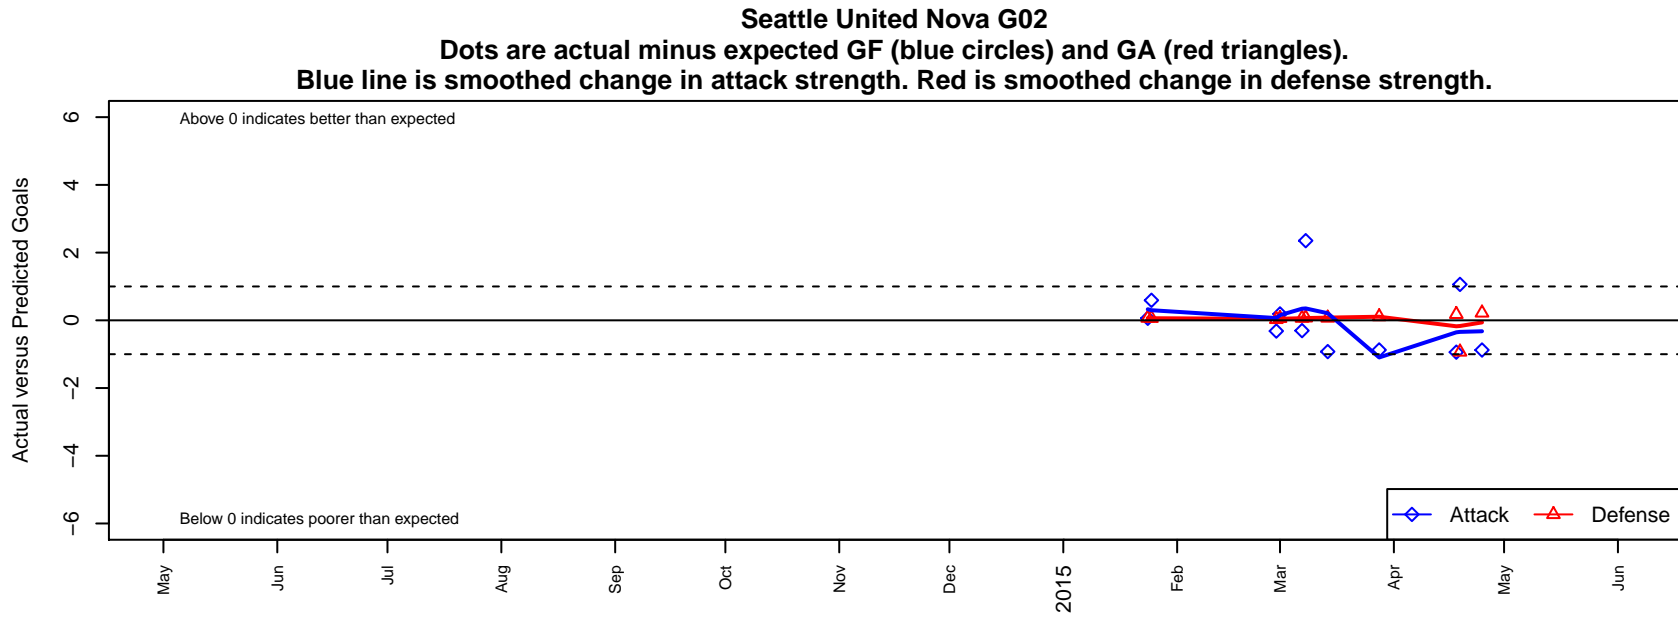

Seattle United Nova G02

Seattle United Premier
Seattle, WA
G02 total strength=999
attack=0.76 defense=5.21
spr league = Win RCL G02 Div 4

alt names used:
Seattle United G02 Nova C
Seattle United G02 Nova C

Venues played:
2014 Win RCL G02 Div 4
2014 WYS Presidents Cup G02 Division 2

**attack and defense variance (black dot)
relative to other teams
and top 10 in region**

**attack and defense rating
relative to others at age
and all opponents in last 13 months**

**attack and defense rating
relative to others at age
and all opponents in last 13 months**

Performance relative to 13 month average

Performance relative to 13 month average

Distribution of opponents
 Red = Lose zone, Blue = Win zone, Green = Even
 Black line separates win/lose zones